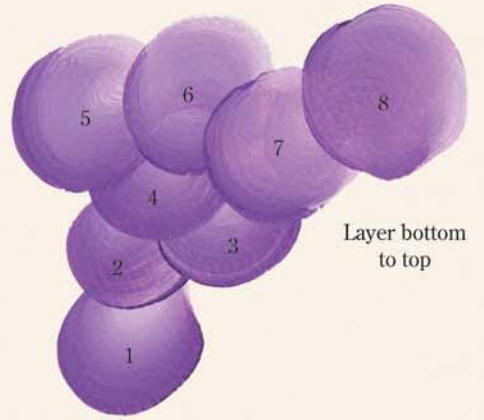

FRESH FRUITS WORKSHEET

Grapes
#12 Flat

Strawberry
#12 Flat
Engine Red,
Lemon Custard

Seeds

Outline leaves
with Dimensional
Fresh Foliage

Leaves:
#12 Flat
Fresh Foliage

Apple
3/4" Flat
Engine Red,
Lemon Custard

Use
chisel
edge

Stem:
#12 Flat
Asphaltum