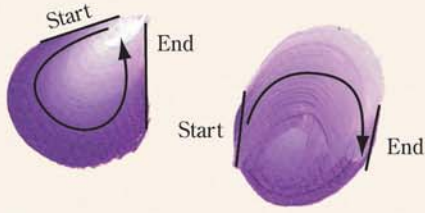

FRESH FRUITS WORKSHEET

Grapes
#12 Flat

Strawberry
#12 Flat
Engine Red,
Lemon Custard

Seeds

Outline leaves
with Dimensional
Fresh Foliage

Leaves:
#12 Flat
Fresh Foliage

Apple
3/4" Flat
Engine Red,
Lemon Custard

Use
chisel
edge

Stem:
#12 Flat
Asphaltum